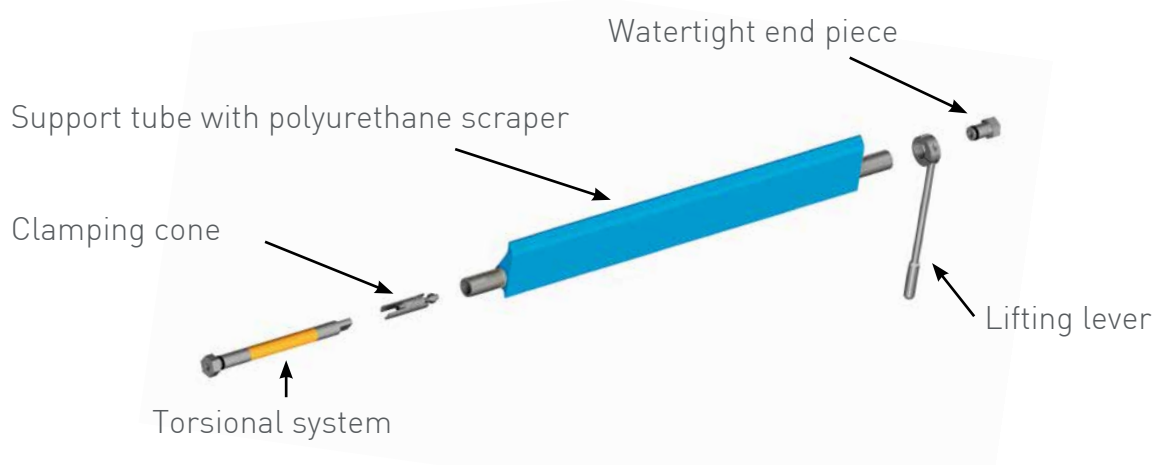

SCRAPER

The DEL/CLEAN scraper efficiently cleans the belt, ensuring permanent cleanliness of conveyor belts and avoids:

- clogging up the conveyor
- staining conveyed materials
- loss of materials

The DEL/CLEAN scraper offers many benefits:

- Small footprint
- No lateral misalignment
- Easy and quick to mount
- Can be adapted to existing or new installations
- Fits all types of conveyor belts
- Easy to clean
- Easier maintenance
- High resistance to hydrolysis: Ether base
- High resistance to abrasion: Ester base

The position of the scraper may vary depending on the need of recover the product.

SCRAPER REFERENCE	TUBE	SCRAPER			TORSIONAL SYSTEM REFERENCE	
	Ø (MM)	Height (mm)	Width (mm)	Colour	Single	Reinforced
NT70-22-W	22	70	300 to 1100	White	ST22-S	ST22-R
NT70-22-B				Blue		
NT100-27-W	27	100	400 to 1500	White	ST27-S	ST27-R
NT100-27-B				Blue		